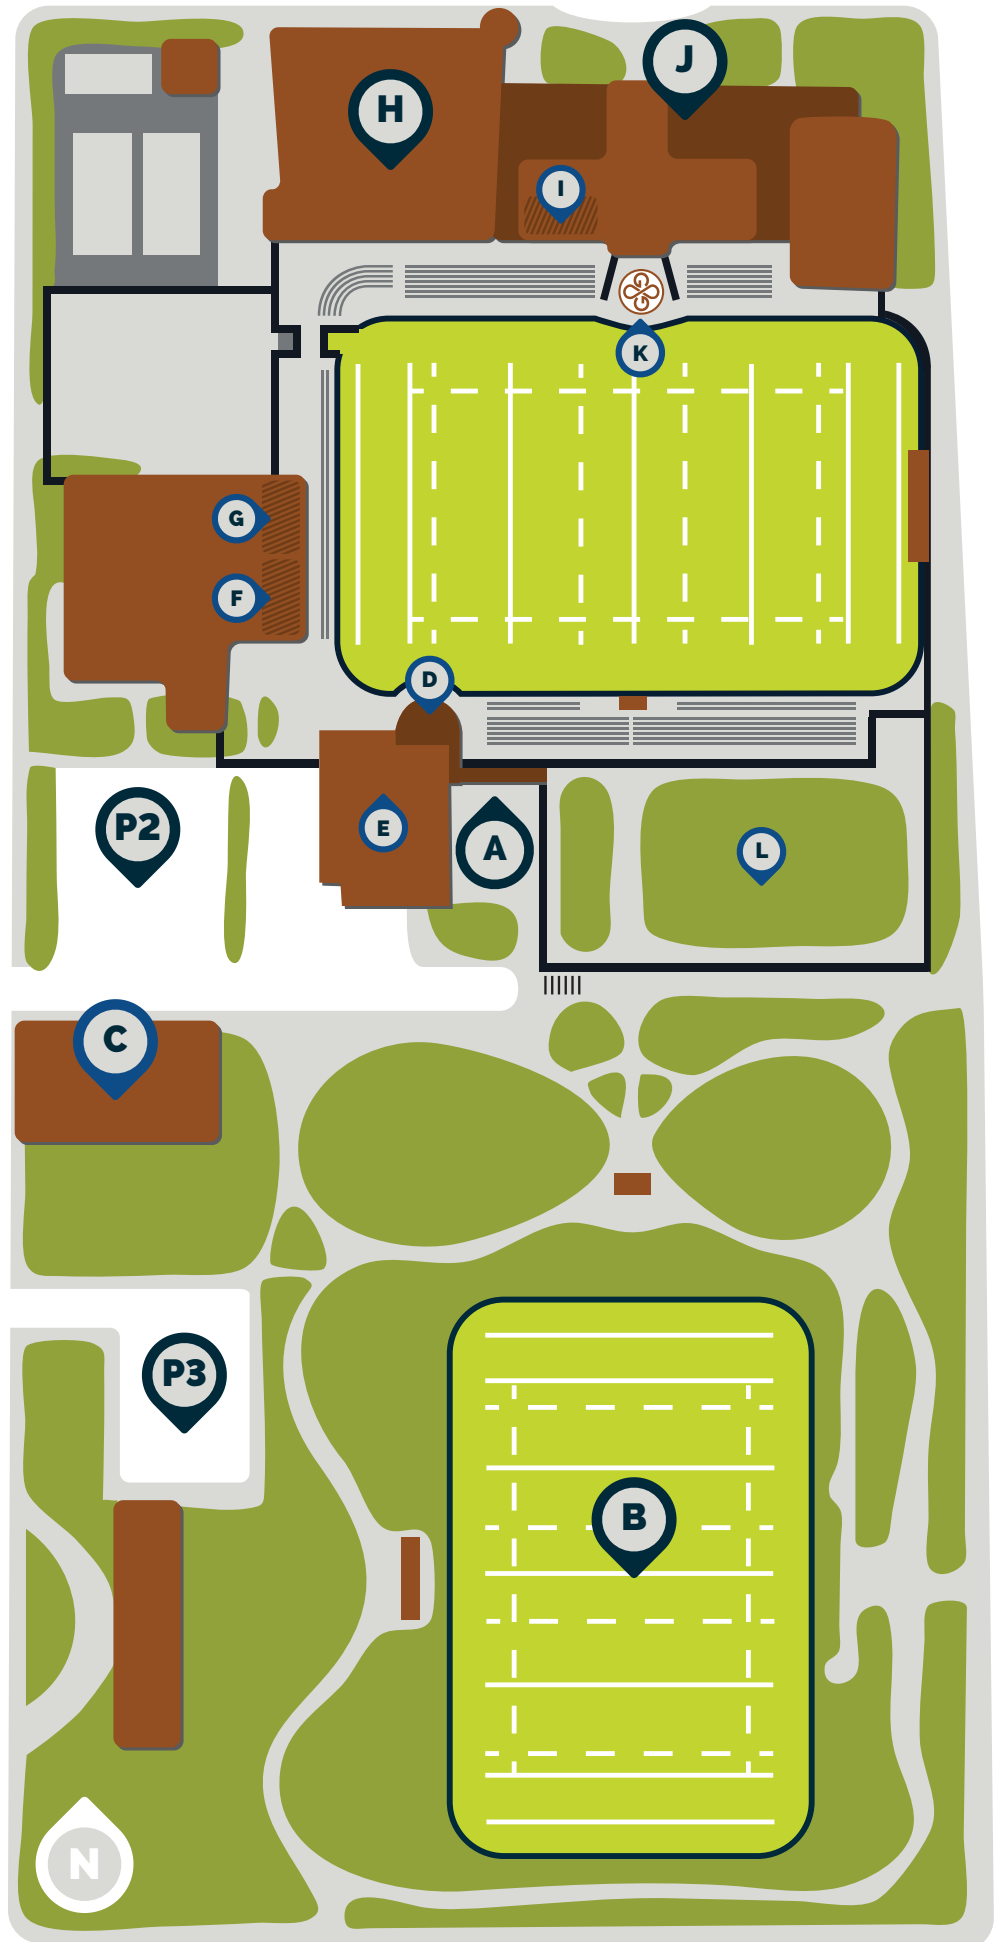

INFINITY PARK®

4599 E. TENNESSEE AVE.
GLENDALE, COLO.

P2 MUNICIPAL LOT
BY PERMIT

P3 SEMINARY LOT
BY PERMIT

A STADIUM ENTRANCE
TICKETING & WILL CALL

B TURF FIELD
AT INFINITY PARK

C TRAINING CENTER
AT INFINITY PARK

D THE TERRACE

E HIGH ALTITUDE
TRAINING CENTER

F GRUBBER GRILLE
CONCESSIONS

G SHOPPING MAUL
MERCHANDISE

H EVENT CENTER

I TRY CLUB
BAR & CLUB HOUSE

J SPORTS CENTER

K WESTERRA PLAZA

L FESTIVAL PLAZA